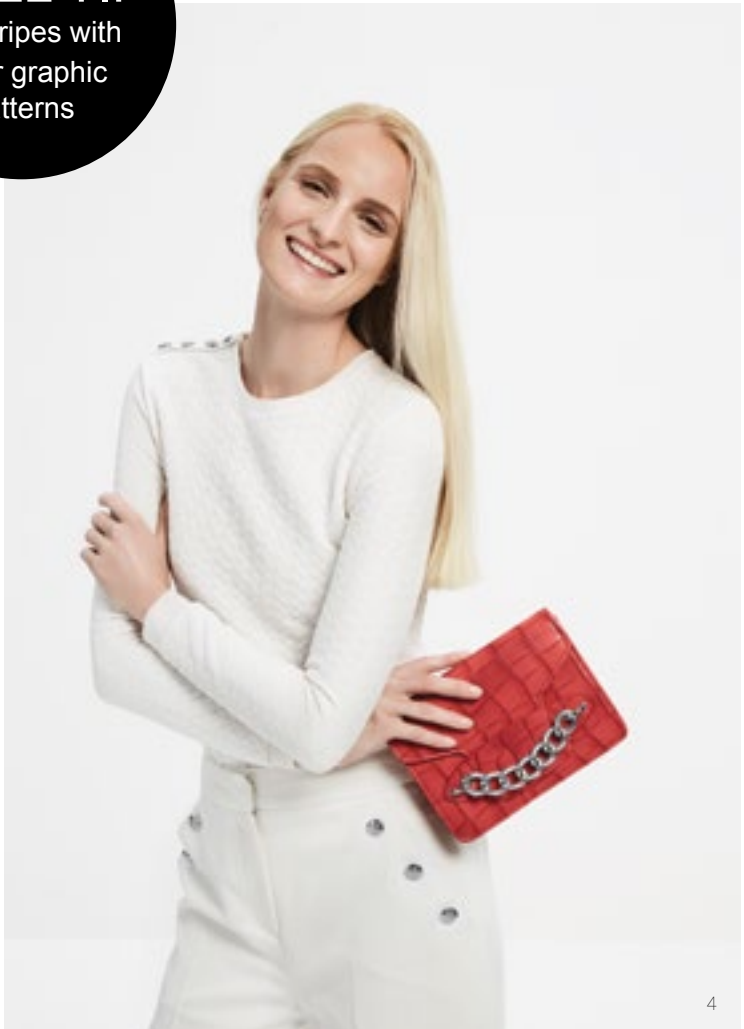

# PREPPY *SPORT*

LEFT: BANDANA 3-PACK 7.91.953.0-402 BAG 12001724 RING 46001873 RIGHT: HAT 5.40.214.1-505

**STYLE TIP**

Mix stripes with other graphic patterns